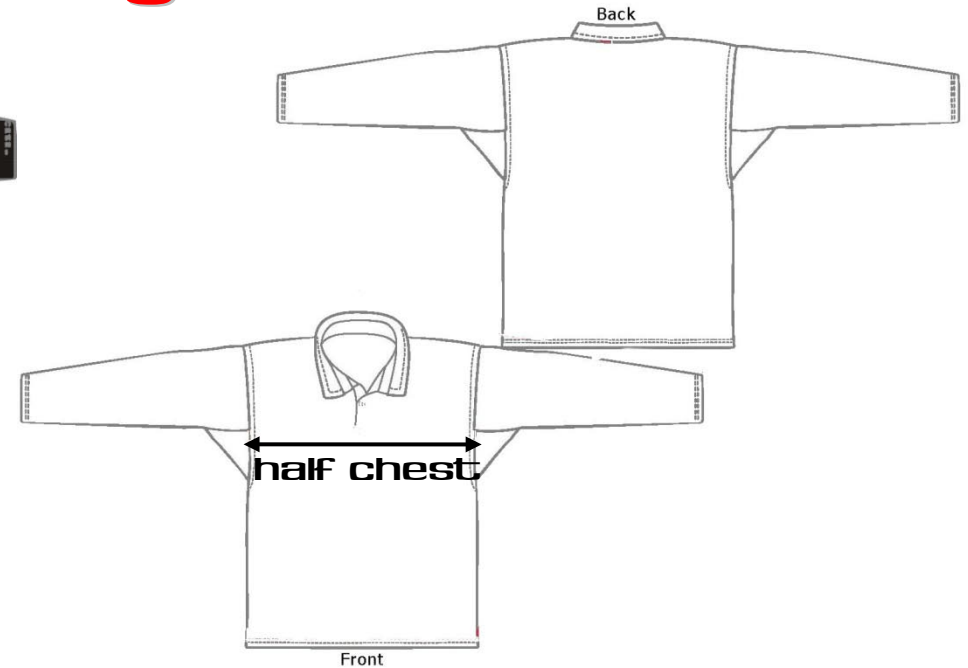

RUGBY TOP JUMPER

only

\$45

Features

- cotton & polyester blend
- classy black
- warm and comfortable

Artwork

Sizing Information

	S	M	L	XL	2XL
Half Chest	57.5	60	62.5	65	67.5

all measurements in cm