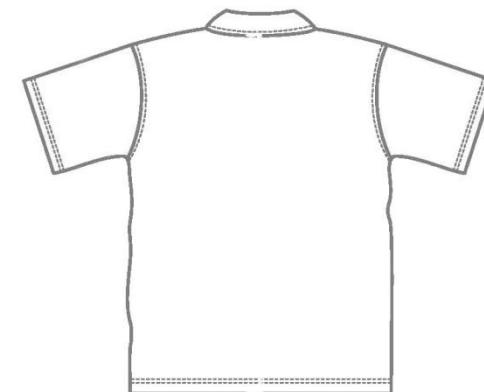

POLO SHIRT (UNISEX)

VERY limited stock! - Get in early to avoid disappointment!

only

\$45

Features

- radical design
- comfortable fabric
- limited edition

Artwork

Left Sleeve

Right Sleeve

Front

Rear

Sizing Information

Front

Back

	M	L	XL	2XL
Half Chest	55	58	61	64

all measurements in cm

*note artwork varies slightly from photographed sample