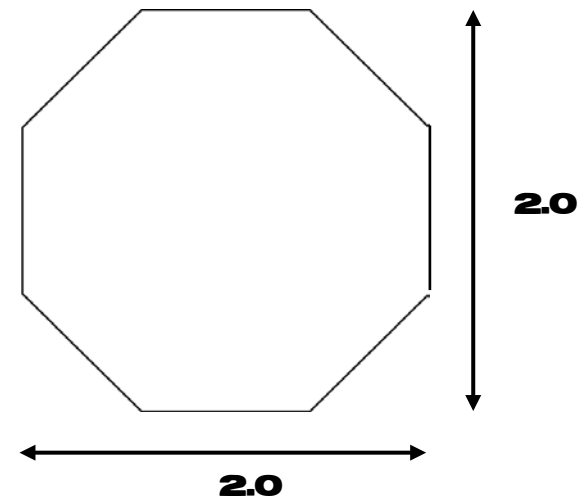

LAPEL PINS

only

EARRINGS

only

Features

- quality die struck metal
- great gift idea

Artwork

Sizing Information

all measurements in cm